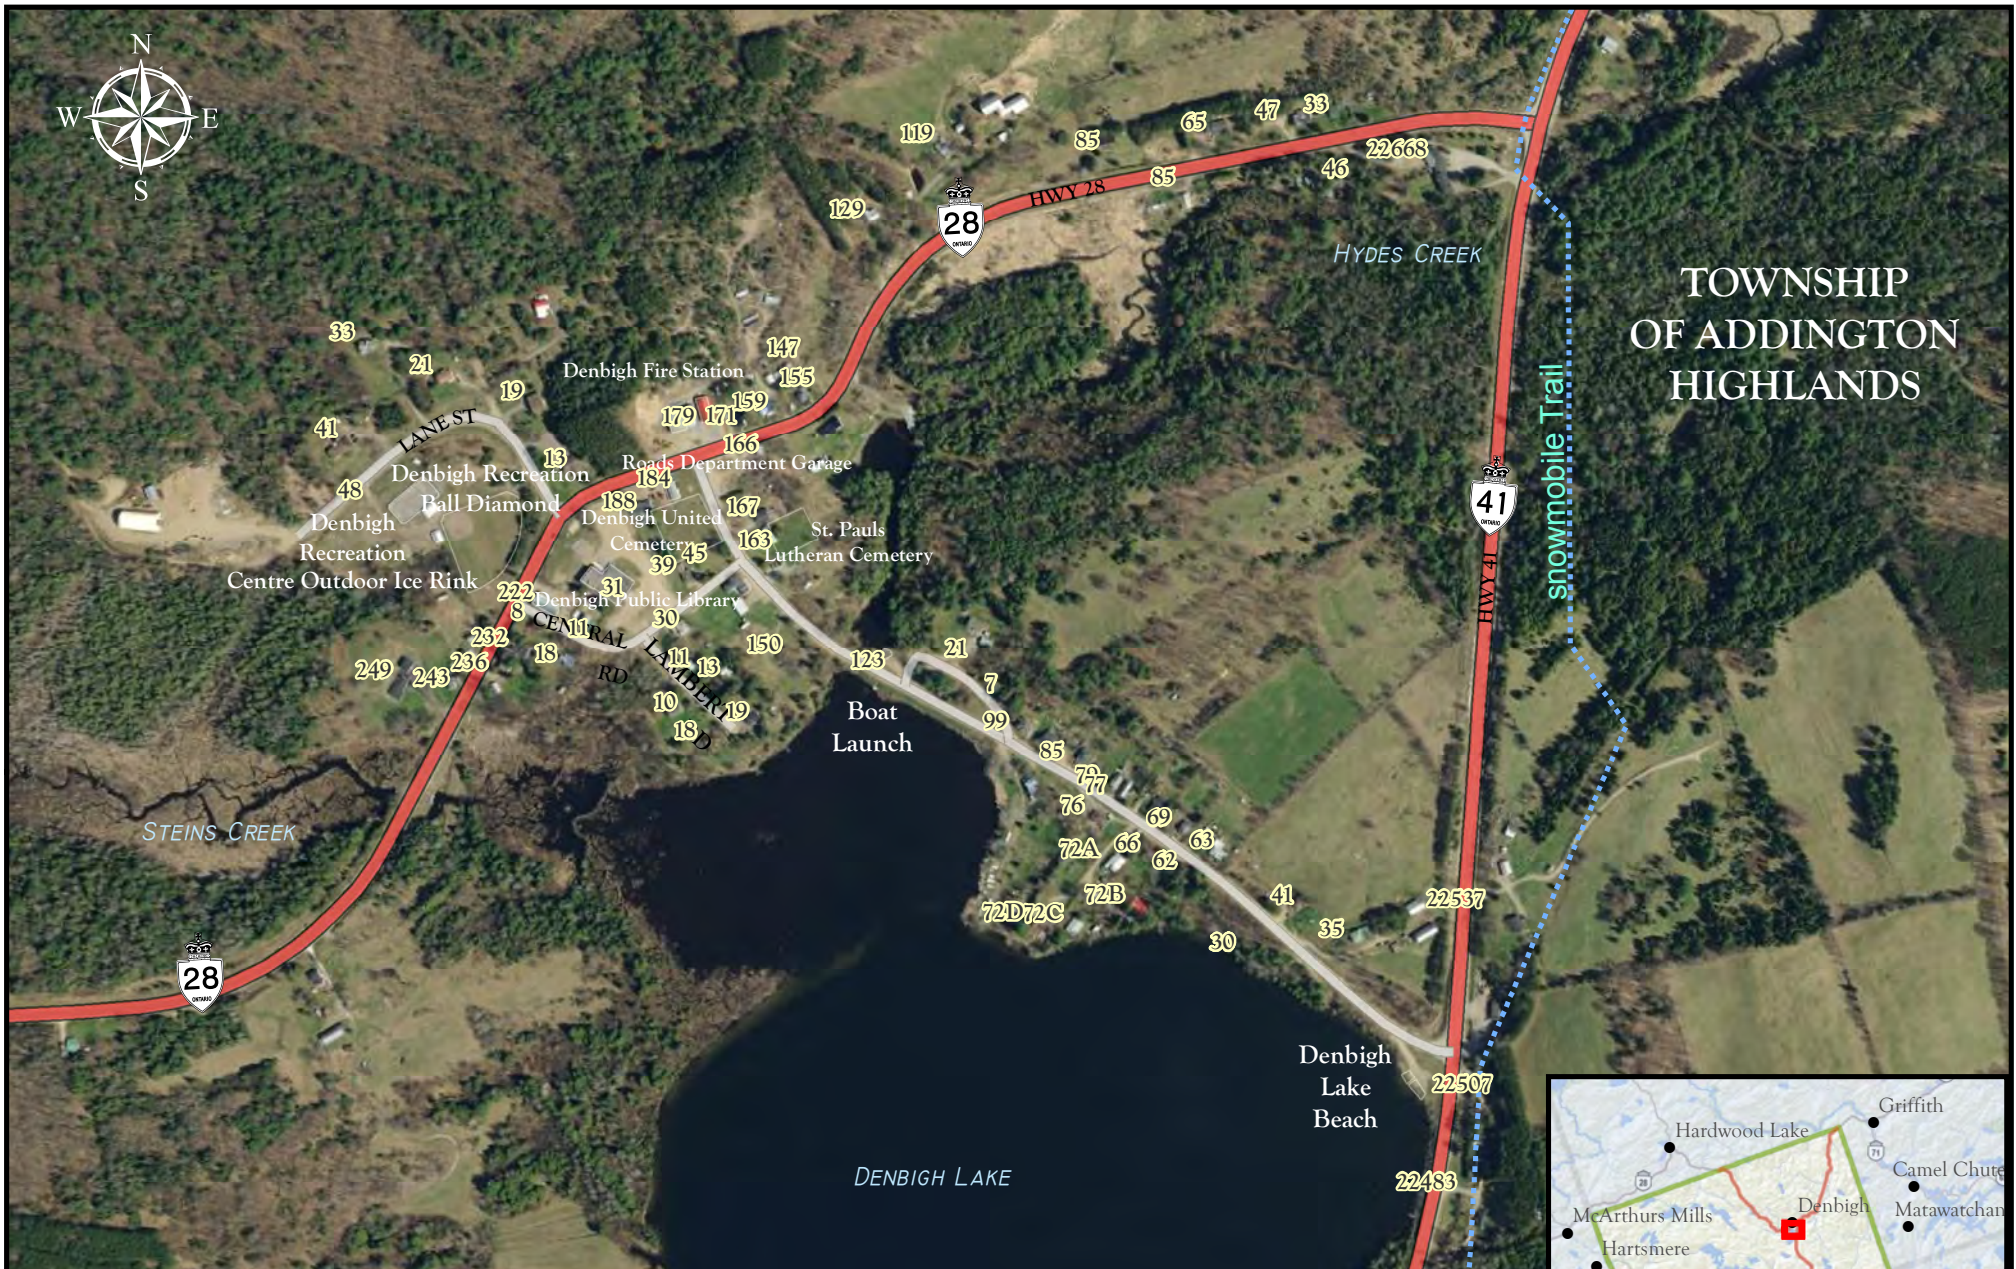

TOWNSHIP OF ADDINGTON HIGHLANDS